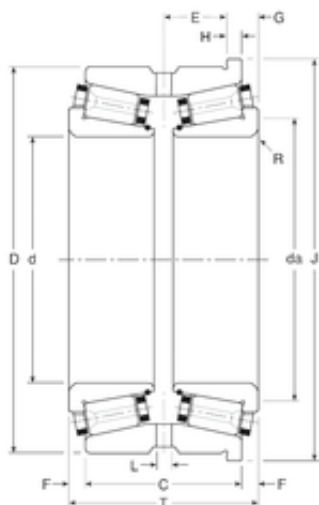

BEARING INYIA PRIVATE LTD.

Gamet 111050/111090H tapered roller bearings

Bearing No. 111050/111090H

Size	50x90x64 mm
Bore Diameter	50 mm
Outer Diameter	90 mm
Width	64 mm
d	50 mm
D	90 mm
T	64 mm
C	51,3 mm
E	20,89 mm
F	6,35 mm
G	11,11 mm
H	4,76 mm
J	94,76 mm
L	7 mm
R	3 mm
da	62 mm
Weight	1,38 Kg

111050/111090H Bearing 2D drawings and 3D CAD models