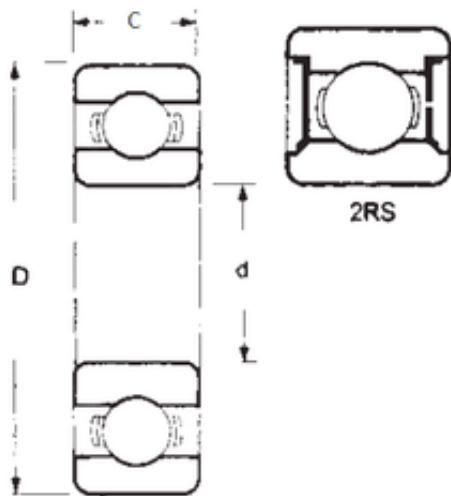

## BEARING INYIA PRIVATE LTD.

25,4 mm x 50,8 mm x 14,2875 mm FBJ  
1641-2RS deep groove ball bearings

Bearing No. 1641-2RS

Size	25.4x50.8x14.2875 mm
Bore Diameter	25,4 mm
Outer Diameter	50,8 mm
Width	14,2875 mm
d	25,4 mm
D	50,8 mm
B	14,2875 mm
C	14,2875 mm
Weight	0,1 Kg
Basic dynamic load rating (C)	1100 kN

1641-2RS Bearing 2D drawings and 3D CAD models